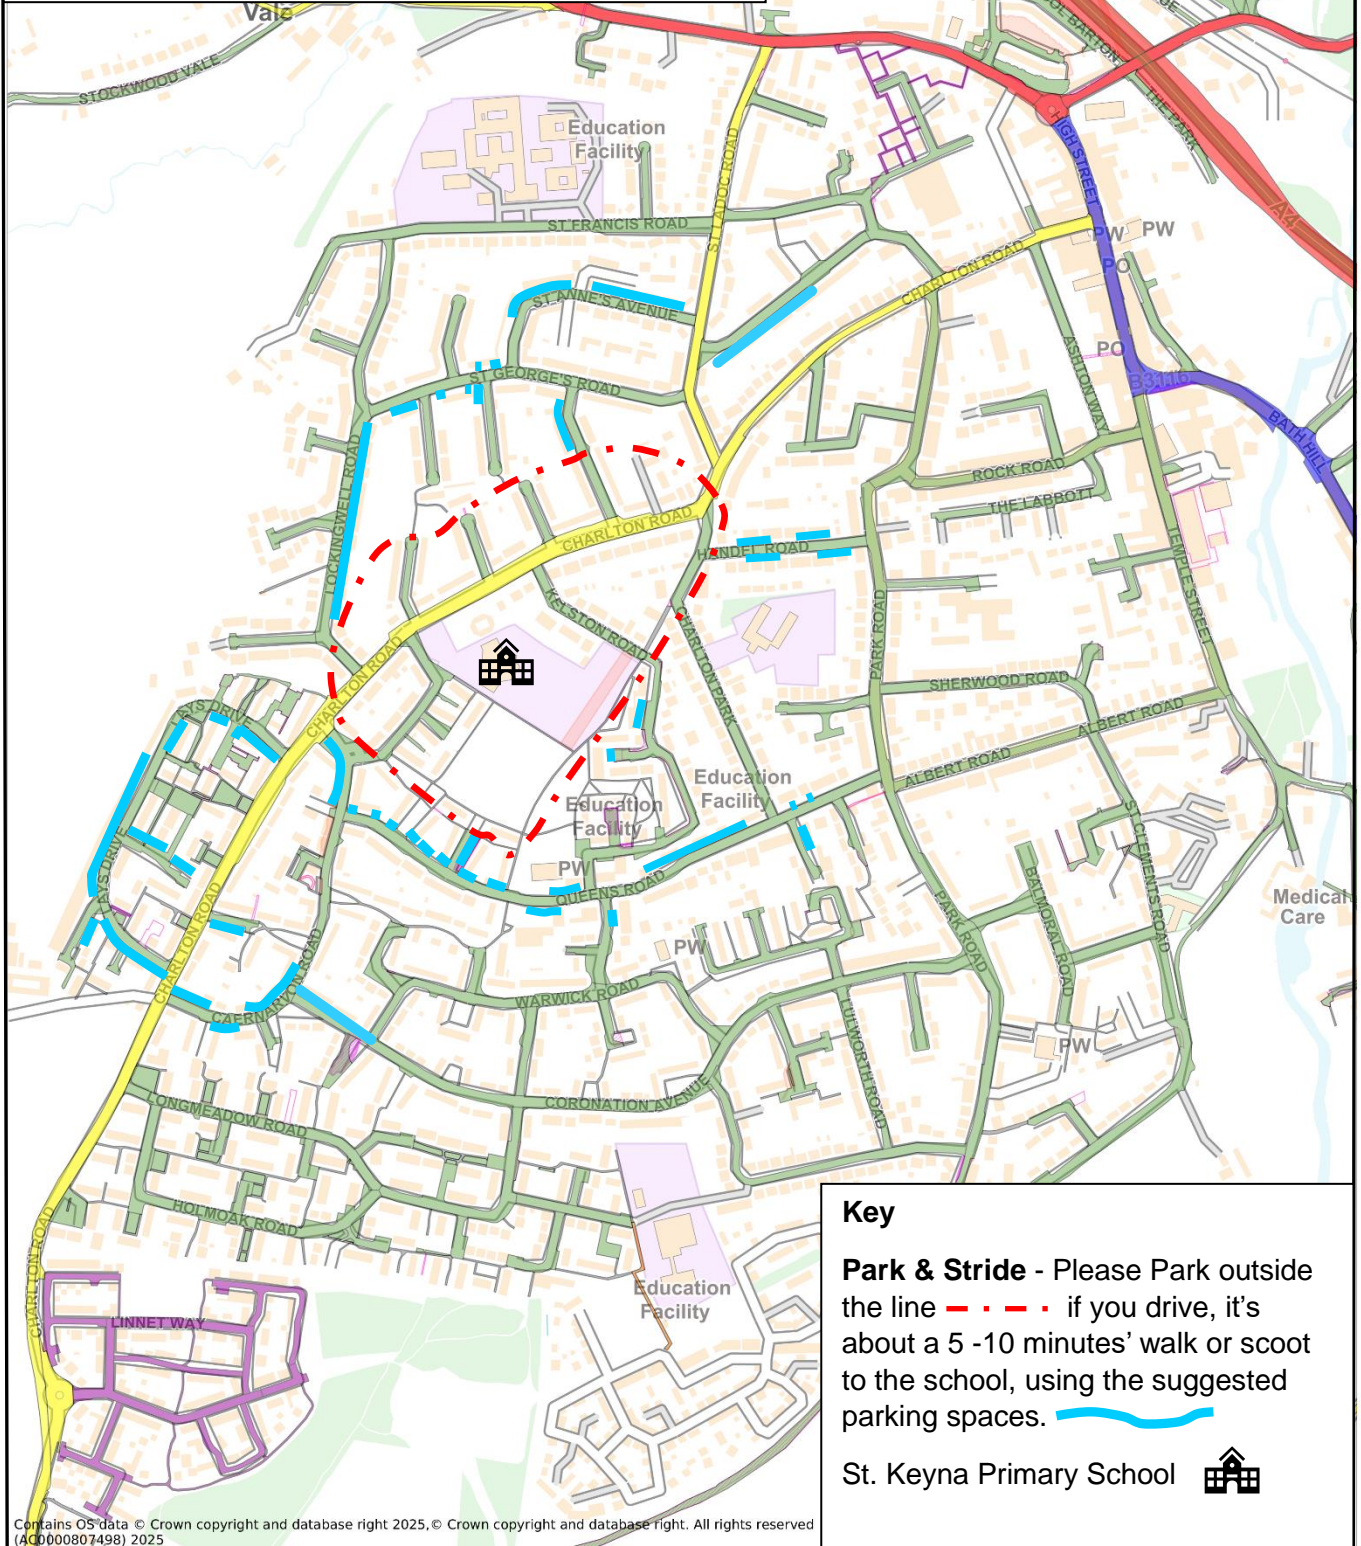

St Keyna Primary School

Park & Stride Map

0 50 100 150 200 250m
Scale: 1:2750

Bath & North East
Somerset Council

Improving People's Lives

We want to make our school runs safer, more active, and sustainable for the whole community. To help us achieve this, please do not drive to park/drop off or pick up your children outside the school gates or near the school, doing so increases the levels of pollution and causes more congestion with the associated risks. Instead, there are many nearby roads you can easily, safely park & stride or scoot from.

Key

Park & Stride - Please Park outside the line - - - - if you drive, it's about a 5 -10 minutes' walk or scoot to the school, using the suggested parking spaces.

St. Keyna Primary School